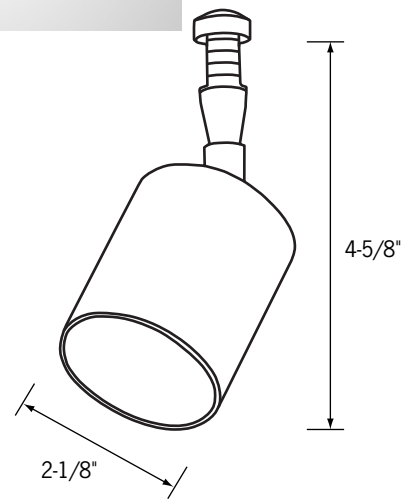

Specifications/Features

Fixture

90° Vertical swivel and 360° horizontal swivel for accent or downlighting applications.
Fixture is milled from solid brass and finished in hand-polished chrome or platinum.
Length: 4-5/8"; Diameter: 2-1/8"

Mounting

SL: Standard rail mount. Allows the fixture to be conveniently mounted anywhere along the rail system up to the maximum capacity of the circuit.

Lamp

(1) 35W (max.) MR16 FG lamp, GU5.3 base or compatible LED lamp (by others).

Available Finishes

All finishes are hand-rubbed over solid brass

1. C - Polished Chrome
   - PL - Platinum
   - B - Black

Rated for 12 volts.

Labels/Usage CSA/us Listed

Ordering Information

Example Order: -

Mounting

SL - Rail Mounted Fixtures

Fixture

50110

Finish

1. C - Polished Chrome
   - PL - Platinum
   - B - Black