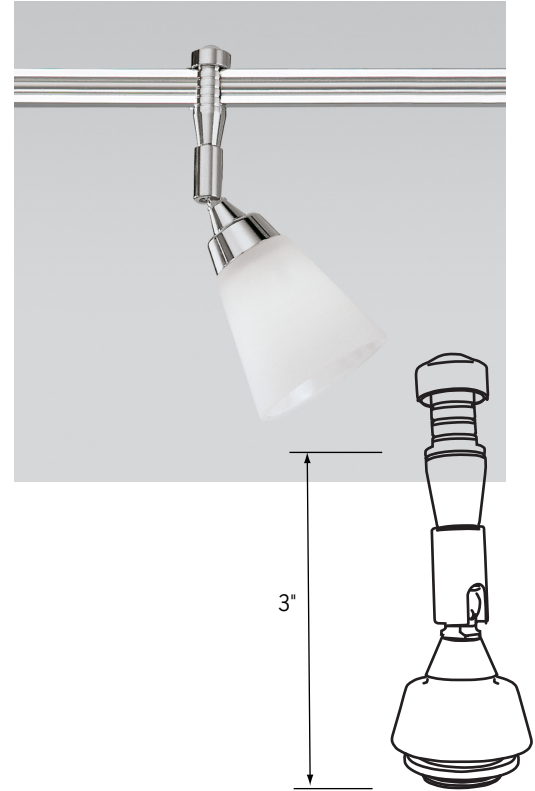

**Specifications/Features**

**Fixture**

90° Vertical and 360° horizontal swivel for accent or downlighting applications. Fixture is milled from solid brass and finished in hand-polished chrome, platinum or 24K polished gold plate. Full selection of glass diffusers to compliment any decor. Sold separately.

**Mounting**

**SL:** Standard rail mount. Allows the fixture to be conveniently mounted anywhere along the rail system up to the maximum capacity of the circuit.

**Lamp**

(1) 35W (max.) MR11 FG lamp, GZ4 base or compatible LED lamp.(1) 50W (max.) MR16 FG lamp, GU5.3 base or or compatible LED lamp (1) 20 - 50W T4 lamp, GY6.35 base or compatible LED lamp.

**Labels/Usage**

CSA/us Listed

**Ordering Information**

Example Order:   -

**Mounting**

**SL** - Rail Mounted Fixtures

**Fixture**

**9080DS** - 3" L