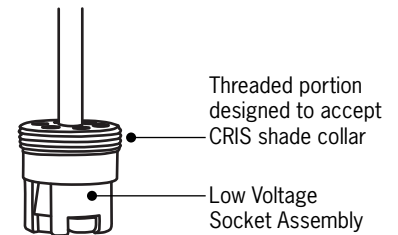

Specifications/Features

Fixture

Fixture is milled from solid brass and finished in hand-polished chrome or platinum. Crystal glass is available in clear exterior finish with vacuum metallized reflector. Created exclusively for Sirius Lighting, these glass shades are for use only with CRIS pendant fixtures and are not compatible with any other fixture. Glass element must be ordered separately.

The reflector is made of aluminum coating. Some back light shows through the aluminum reflector.

Stem fixture measures 39-3/4" long, including glass.

String fixture measures 41-15/16" long, including glass; length is field adjustable.

Mounting

SL: Standard rail mount. Allows the fixture to be conveniently mounted anywhere along the rail system up to the maximum capacity of the circuit.

Lamp/Electrical

(1) 50W max. low pressure T4 axial filament lamp, GY6.35 base; or LED compatible lamp (by others). Rated for 12 volts.

Available Finishes

1. C - Polished Chrome
   - PL - Platinum
   - B - Black

Labels/Usage

CSA/us Listed

Ordering Information

Example Order: -

Mounting

SL - Rail Mounted Fixtures

Fixture

11100 - 39-3/4" L Stem Pendant
11100S - 41-15/16" L String Pendant, Field Adjustable

Finish

C - Polished Chrome
PL - Platinum
B - Black

Glass

SL9046-CRIS